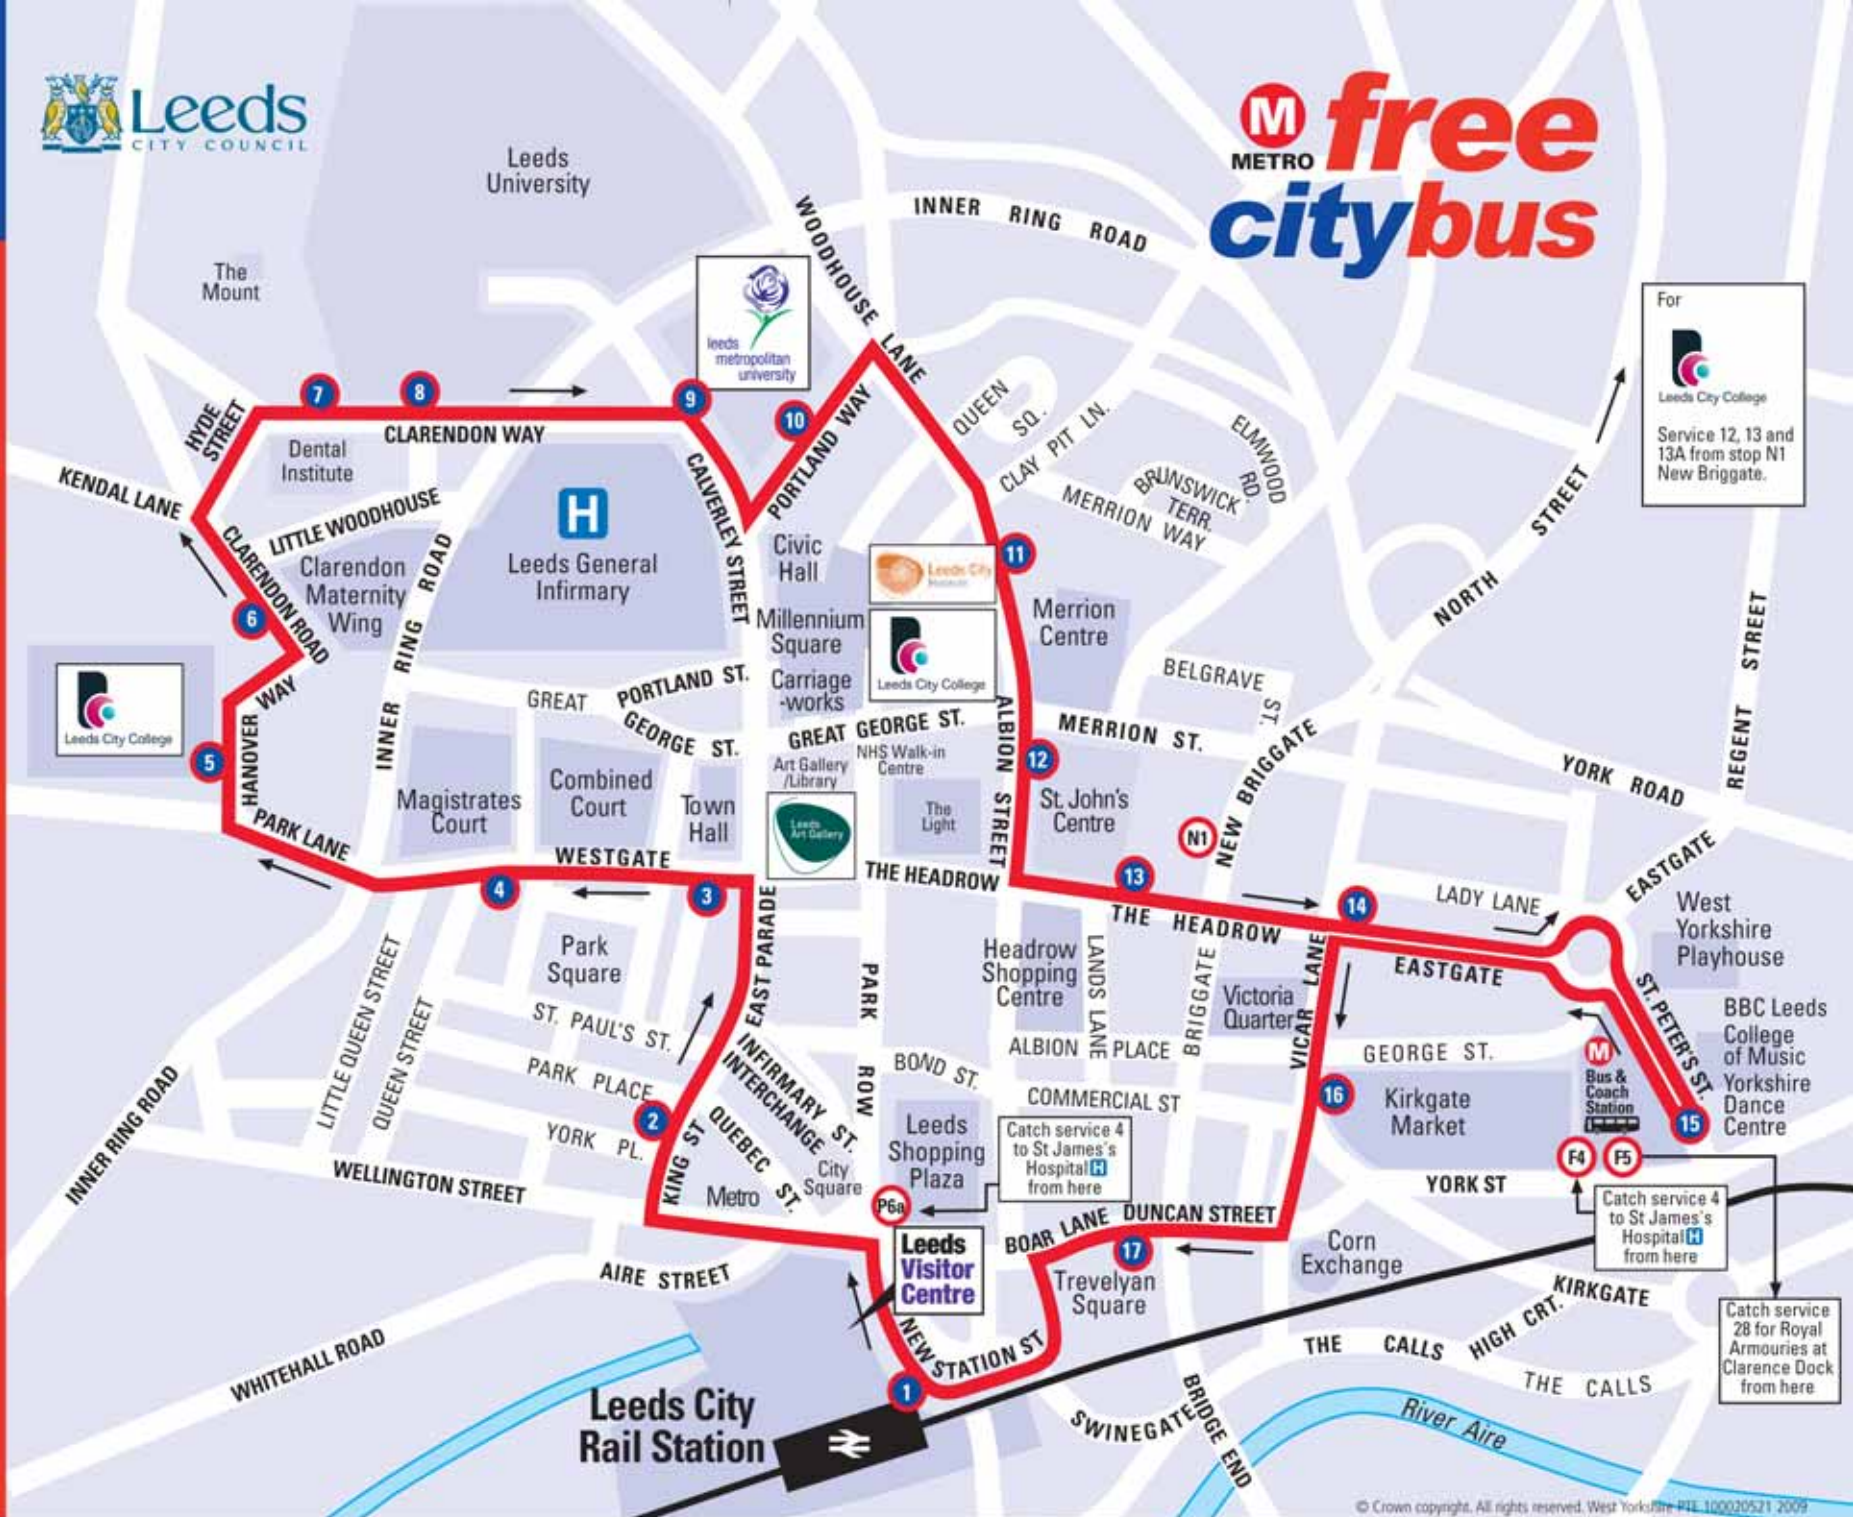

Running every few minutes from 6.30am to 7.30pm Mondays to Saturdays, Metro's **freecitybus** links Leeds' rail and bus stations, business and shopping districts, the General Infirmary, Universities and Park Lane College.

Mondays to Saturdays
06:30 to 19:30
Every few minutes

First bus departs
Leeds Rail Station 06:30

Last bus departs
Leeds Rail Station 19:10
Returning 19:30

- 1 City Rail Station (S8)
- 2 King Street (W4)
- 3 Headrow/Town Hall (Y15)
- 4 Westgate/Courts (Y13)
- 5 Leeds City College
- 6 Clarendon Road /Maternity Hospital
- 7 Dental Institute
- 8 Leeds University
- 9 Leeds General Infirmary (LGI)
- 10 Leeds Metropolitan University (L7)
- 11 Merrion Centre (L5)
- 12 St John's Centre (J4)
- 13 Headrow (H2)
- 14 Eastgate (G1)
- 15 Bus & Coach Station (Stand 2)
- 16 The Markets (M7)
- 17 Boar lane (T7)

For
Leeds City College
Service 12, 13 and 13A from stop N1 New Briggate.

Catch service 4 to St James's Hospital from here

Catch service 28 for Royal Armouries at Clarence Dock from here

© Crown copyright. All rights reserved. West Yorkshire PHE 100020521 2009

Metro. Here to get you there